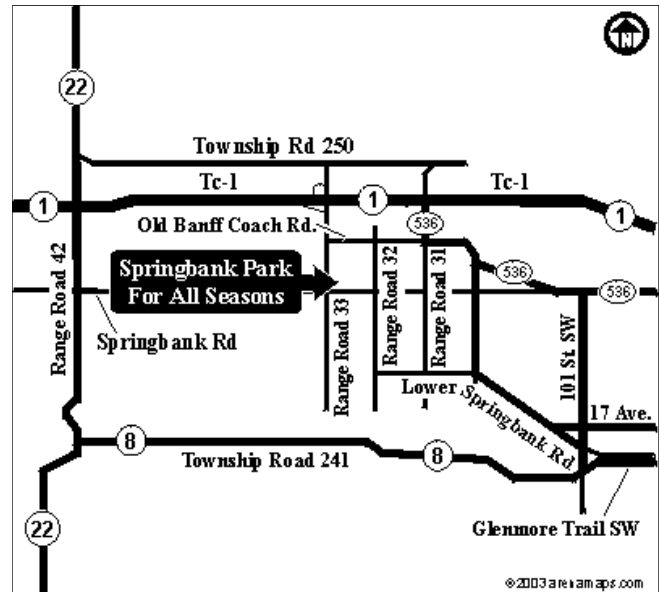

Springbank Arena

32224 Springbank Rd.

Torjager Hockey Ltd.

Suite #929, 105-150 Crowfoot Cres. NW Calgary, AB T3G 3T2
Tel. (403) 275-3948 Fax. (403) 637-8651
www.torjagerhockey.com

Calgary Roller Hockey League

A Division of Torjager Hockey Ltd.
The Largest Roller Hockey League in Calgary.
www.calgaryrollerhockey.com