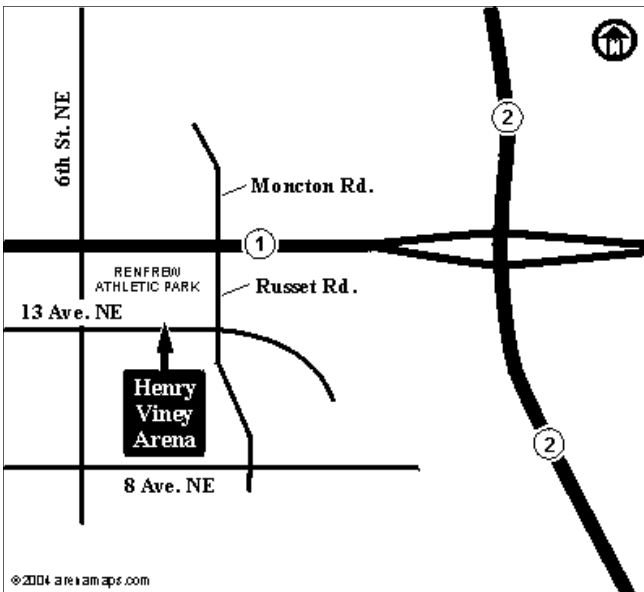

Torjager Hockey 2008 Summer Camp Arenas

Cardel Arena

11950 Country Village Link NE

Crowfoot Arena

8080 John Laurie Blvd. NW

Henry Viney

814 13th Ave. N.E.

Springbank Arena

Torjager Hockey 2008 Summer Camp Arenas

South Fish Creek Arena

100, 333 Shawville Boulevard S.E.

Stu Peppard Arena

5300 - 19 St. SW

Thorncliffe Arena

5600 Center St. N.

Torjager Hockey Ltd.