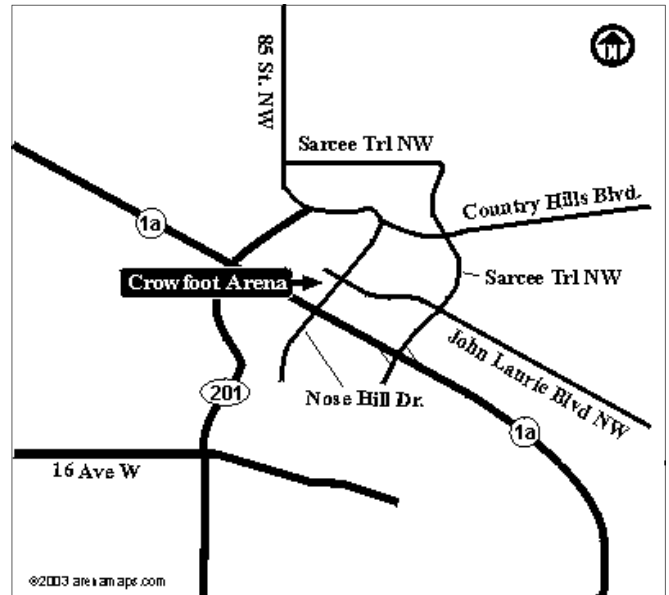

Torjager Hockey 2008 Summer Camp Arenas

Cardel Arena

11950 Country Village Link NE

Crowfoot Arena

8080 John Laurie Blvd. NW

Henry Viney

814 13th Ave. N.E.

Springbank Arena

Torjager Hockey 2008 Summer Camp Arenas

South Fish Creek Arena

100, 333 Shawville Boulevard S.E.

Stu Peppard Arena

5300 - 19 St. SW

Thorncliffe Arena

5600 Center St. N.

Torjager Hockey Ltd.