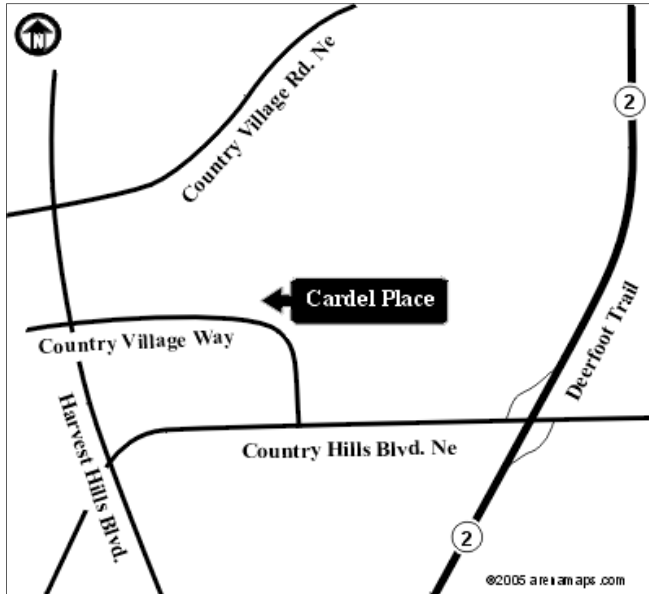

Torjager Hockey 2008 Summer Camp Arenas

Cardel Arena

11950 Country Village Link NE

Crowfoot Arena

8080 John Laurie Blvd. NW

Henry Viney

814 13th Ave. N.E.

Springbank Arena

Torjager Hockey 2008 Summer Camp Arenas

South Fish Creek Arena

100, 333 Shawville Boulevard S.E.

Stu Peppard Arena

5300 - 19 St. SW

Thorncliffe Arena

5600 Center St. N.

Torjager Hockey Ltd.